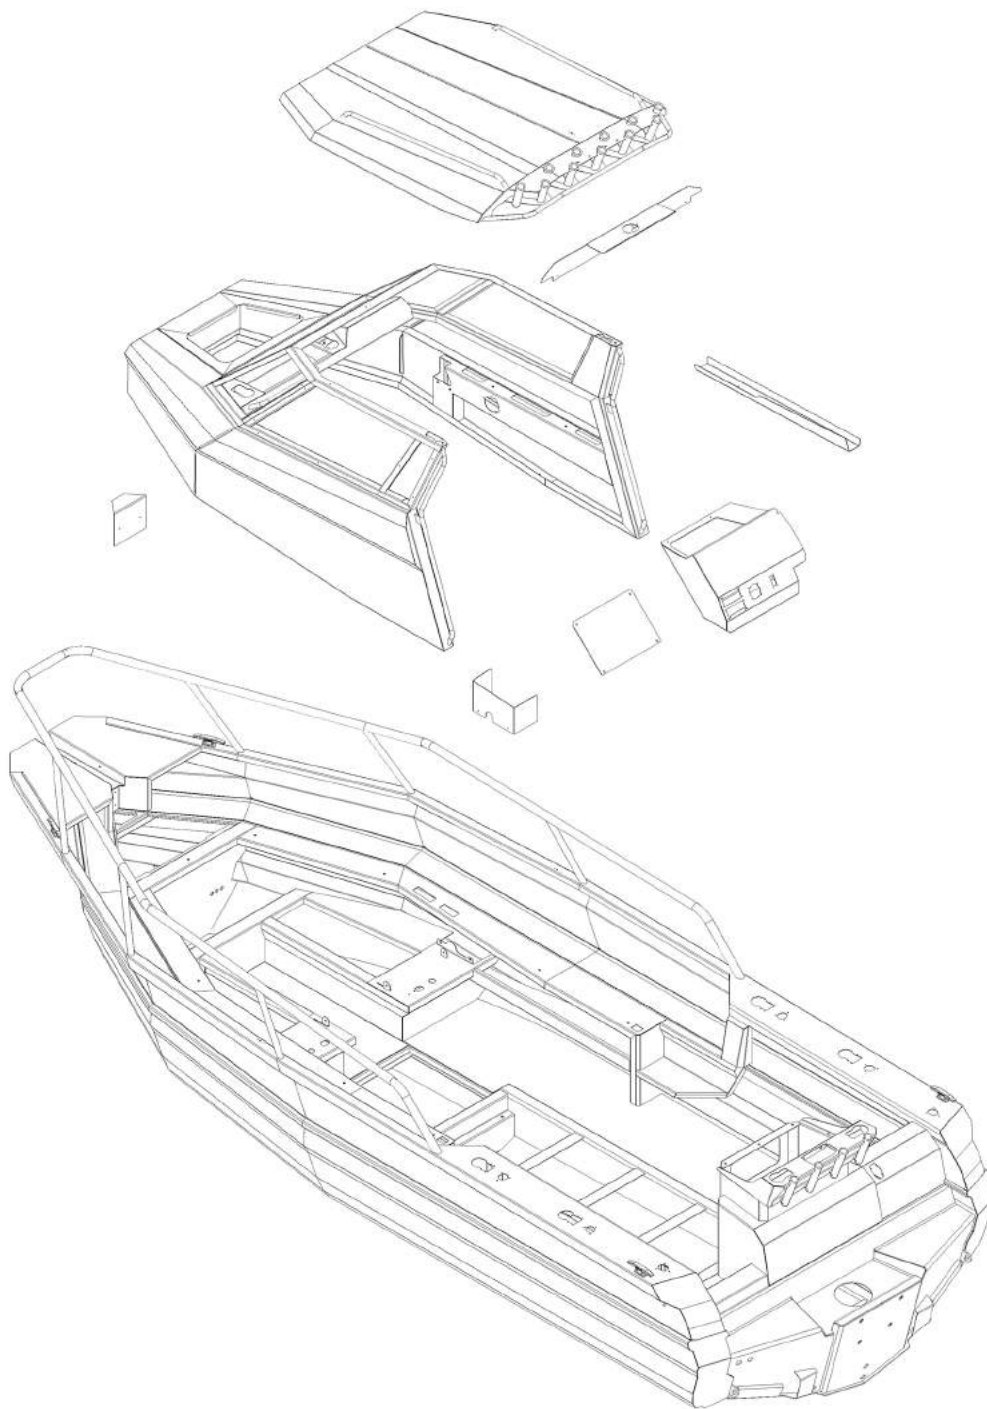

2250 CENTRECAB 2250 ULTRA CENTRECAB PAINT AND POWDER OPTIONS

2250 Centrecab and 2250 Ultra Centrecab

2250CC/UCC

SPORTFISH

SUPERFISH

OFFSHORE

✓ Standard ● Optional

		2250CC/UCC	SPORTFISH	SUPERFISH	OFFSHORE
PAINT	Belting Up, Roof		✓		●
	Full Paint includes Pontoons, Coamings, Dash, Remote Panel and Roof		●	✓	●
	Walkaround, Inside Pontoons, V-Berth and Rails - Epoxy Grey Paint		●	✓	●
GRAPHIC	Matte Black Graphic	✓	✓	✓	✓
POWDER COATING PACKAGE	Cabin - Spica Pearl Powder	●	✓	✓	✓
	Dash - Spica Pearl Powder	●	✓		✓
	Remote Panel - Spica Pearl Powder	●	✓		✓
	Roof - Spica Pearl Powder	●			✓
	Port and Starboard Seat Boxes		✓	✓	

2250 CENTRECAB 2250 ULTRA CENTRECAB

STANDARD PACKAGE

2250CC/UCC

✓ Standard ● Optional

GRAPHIC	Matte Black Graphic	✓
POWDER COATING PACKAGE	Cabin - Spica Pearl Powder	●
	Dash - Spica Pearl Powder	●
	Remote Panel - Spica Pearl Powder	●
	Roof - Spica Pearl Powder	●
	Port and Starboard Seat Boxes	

2250 CENTRECAB & 2250 ULTRA CENTRECAB SPORTFISH

STANDARD PACKAGE

SPORTFISH

✓ Standard ● Optional

PAINT	Belting Up, Roof	✓
	Full Paint includes Pontoons, Coamings, Dash, Remote Panel and Roof	●
	Walkaround, Inside Pontoons, V-Berth and Rails - Epoxy Grey Paint	●
GRAPHIC	Matte Black Graphic	✓
POWDER COATING PACKAGE	Cabin - Spica Pearl Powder	✓
	Dash - Spica Pearl Powder	✓
	Remote Panel - Spica Pearl Powder	✓
	Roof - Spica Pearl Powder	✓
	Port and Starboard Seat Boxes	✓