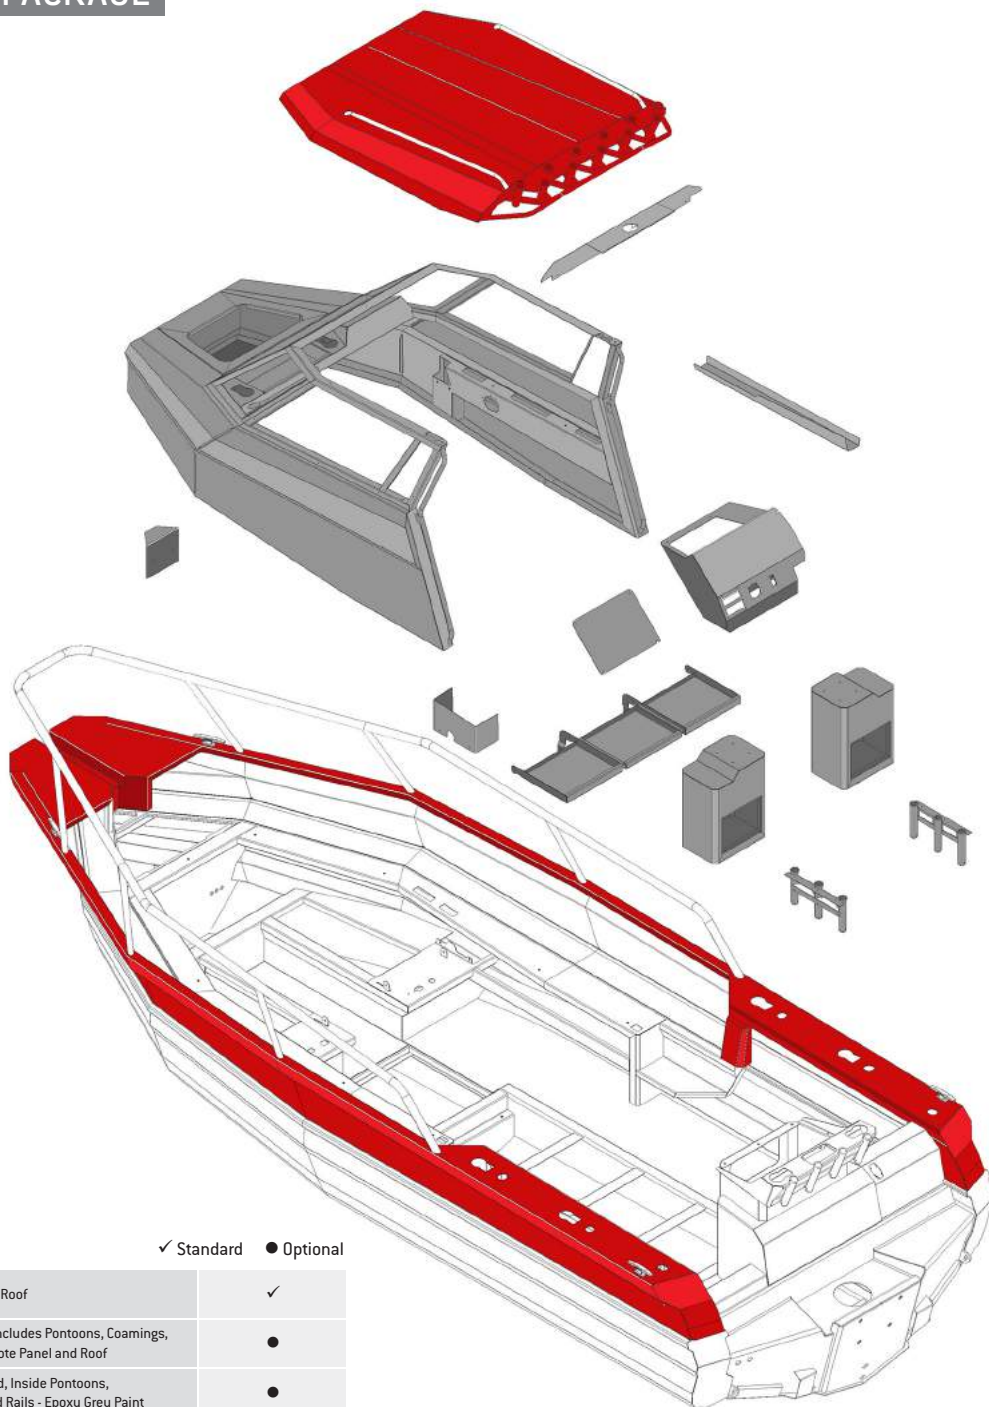

2250 CENTRECAB 2250 ULTRA CENTRECAB PAINT AND POWDER OPTIONS

2250 Centrecab and 2250 Ultra Centrecab

2250CC/UCC

SPORTFISH

SUPERFISH

OFFSHORE

✓ Standard ● Optional

		2250CC/UCC	SPORTFISH	SUPERFISH	OFFSHORE
PAINT	Belting Up, Roof		✓		●
	Full Paint includes Pontoons, Coamings, Dash, Remote Panel and Roof		●	✓	●
	Walkaround, Inside Pontoons, V-Berth and Rails - Epoxy Grey Paint		●	✓	●
GRAPHIC	Matte Black Graphic	✓	✓	✓	✓
POWDER COATING PACKAGE	Cabin - Spica Pearl Powder	●	✓	✓	✓
	Dash - Spica Pearl Powder	●	✓		✓
	Remote Panel - Spica Pearl Powder	●	✓		✓
	Roof - Spica Pearl Powder	●			✓
	Port and Starboard Seat Boxes		✓	✓	

2250 CENTRECAB 2250 ULTRA CENTRECAB

STANDARD PACKAGE

2250CC/UCC

✓ Standard ● Optional

GRAPHIC	Matte Black Graphic	✓
POWDER COATING PACKAGE	Cabin - Spica Pearl Powder	●
	Dash - Spica Pearl Powder	●
	Remote Panel - Spica Pearl Powder	●
	Roof - Spica Pearl Powder	●
	Port and Starboard Seat Boxes	

2250 CENTRECAB & 2250 ULTRA CENTRECAB SPORTFISH

STANDARD PACKAGE

SPORTFISH

✓ Standard ● Optional

PAINT	Belting Up, Roof	✓
	Full Paint includes Pontoons, Coamings, Dash, Remote Panel and Roof	●
	Walkaround, Inside Pontoons, V-Berth and Rails - Epoxy Grey Paint	●
GRAPHIC	Matte Black Graphic	✓
POWDER COATING PACKAGE	Cabin - Spica Pearl Powder	✓
	Dash - Spica Pearl Powder	✓
	Remote Panel - Spica Pearl Powder	✓
	Roof - Spica Pearl Powder	✓
	Port and Starboard Seat Boxes	✓