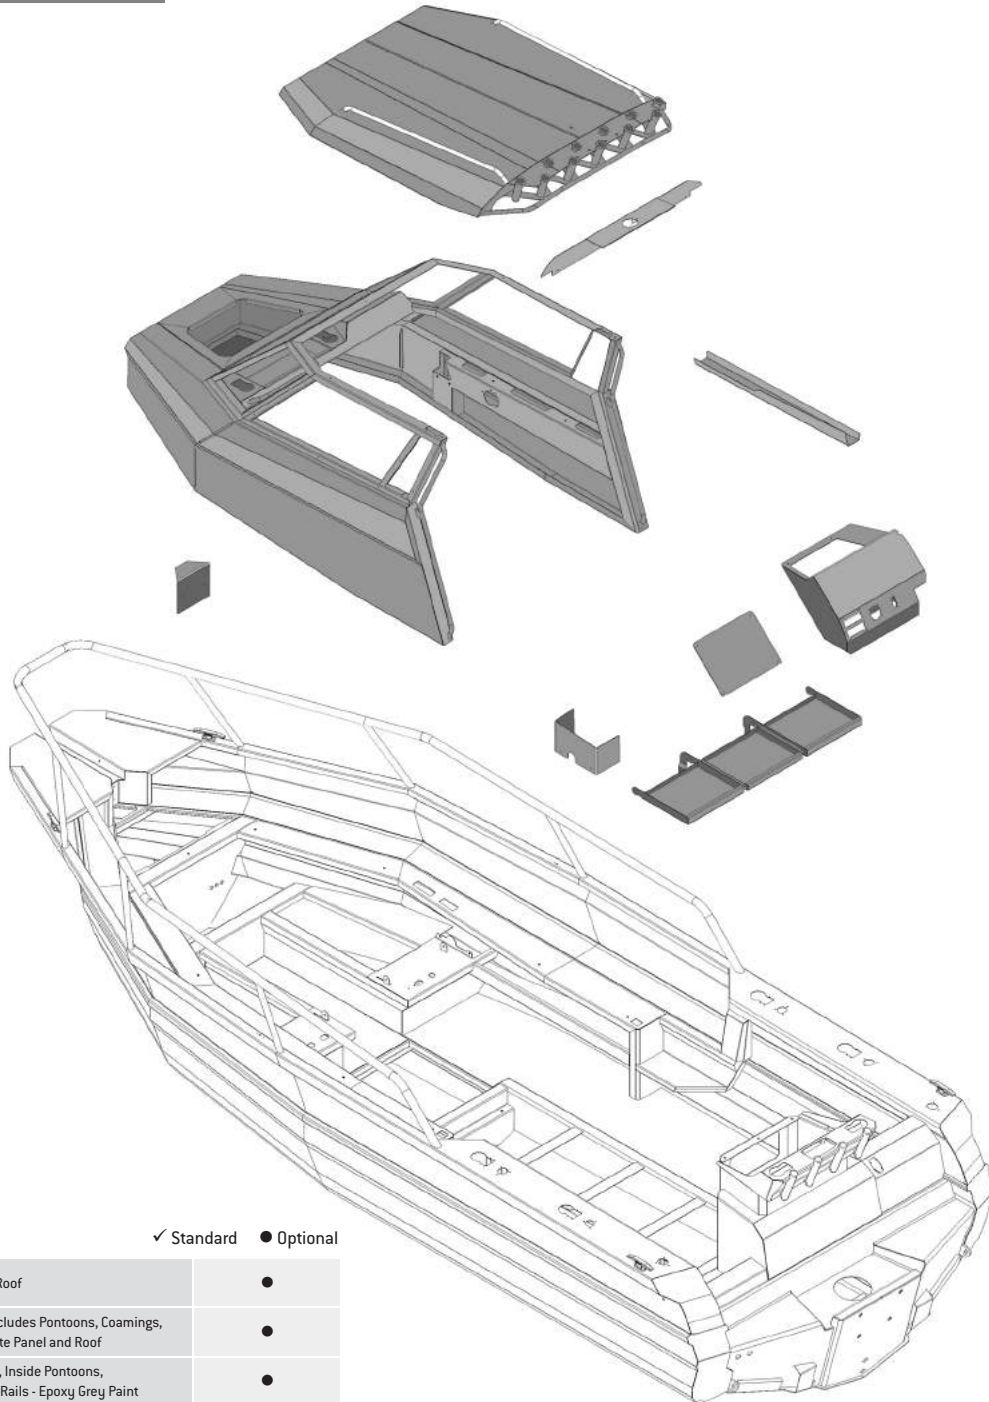

2250 CENTRECAB & 2250 ULTRA CENTRECAB OFFSHORE

STANDARD PACKAGE

OFFSHORE

✓ Standard ● Optional

PAINT	Belting Up, Roof	●
	Full Paint includes Pontoons, Coamings, Dash, Remote Panel and Roof	●
	Walkaround, Inside Pontoons, V-Berth and Rails - Epoxy Grey Paint	●
GRAPHIC	Matte Black Graphic	✓
POWDER COATING PACKAGE	Cabin - Spica Pearl Powder	✓
	Dash - Spica Pearl Powder	✓
	Remote Panel - Spica Pearl Powder	✓
	Roof - Spica Pearl Powder	✓
	Port and Starboard Seat Boxes	

KEY

■ POWDER COATING PACKAGE