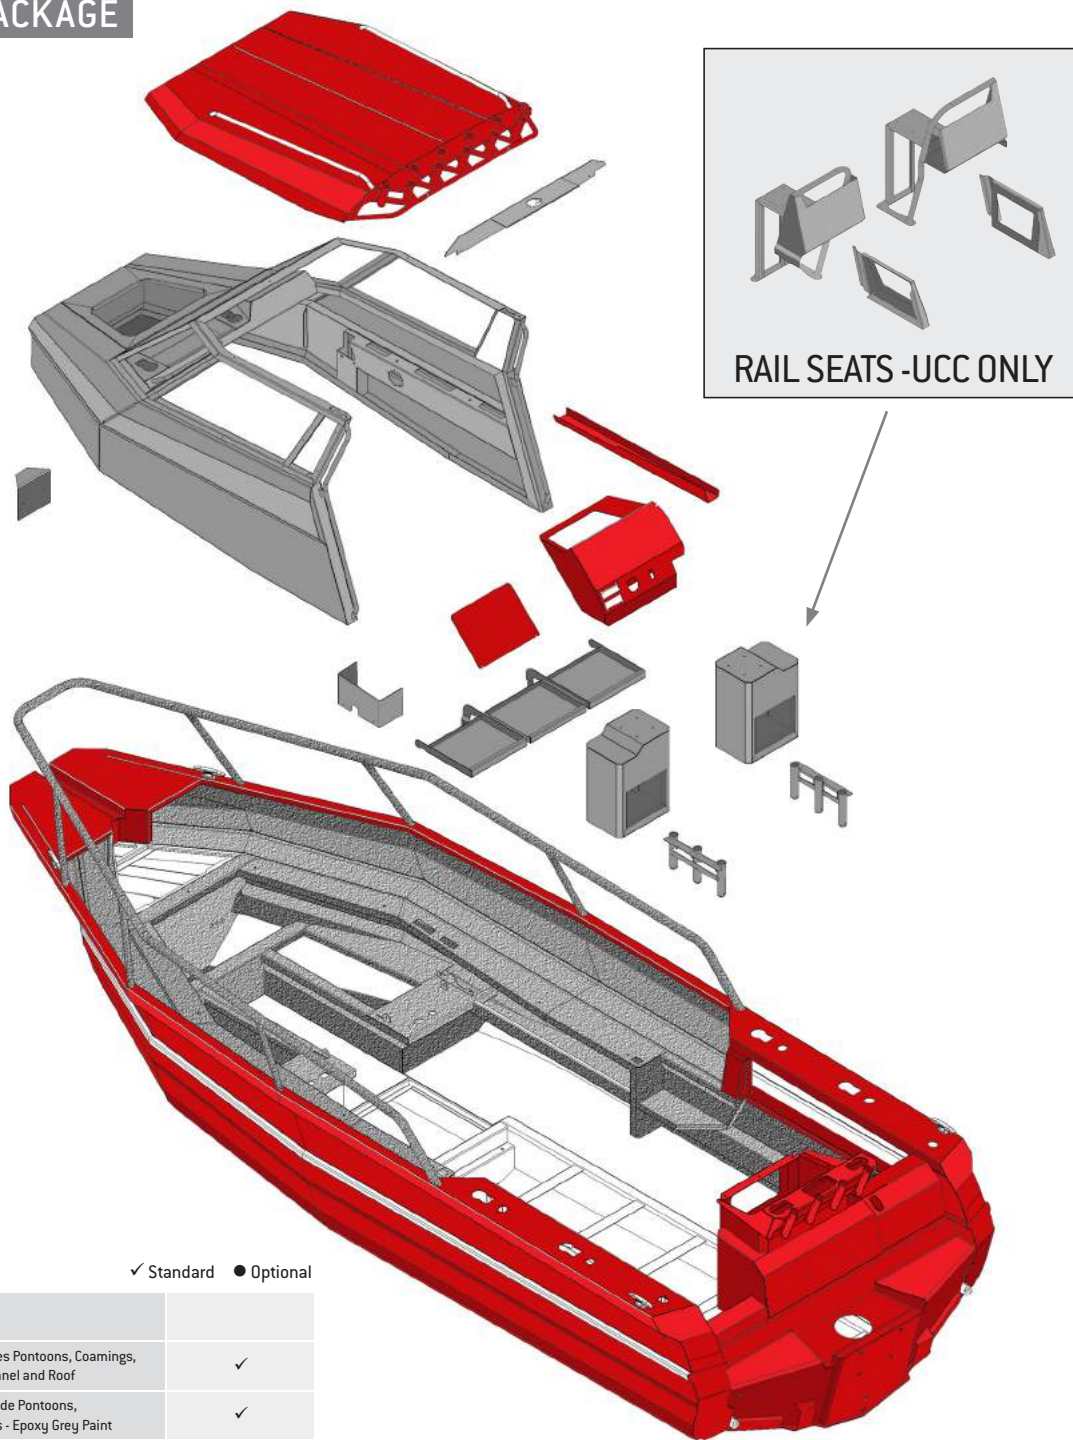

2250 CENTRECAB 2250 ULTRA CENTRECAB PAINT AND POWDER OPTIONS

2250 Centrecab and 2250 Ultra Centrecab

2250CC/UCC

SPORTFISH

SUPERFISH

OFFSHORE

✓ Standard ● Optional

		2250CC/UCC	SPORTFISH	SUPERFISH	OFFSHORE
PAINT	Belting Up, Roof		✓		●
	Full Paint includes Pontoons, Coamings, Dash, Remote Panel and Roof		●	✓	●
	Walkaround, Inside Pontoons, V-Berth and Rails - Epoxy Grey Paint		●	✓	●
GRAPHIC	Matte Black Graphic	✓	✓	✓	✓
POWDER COATING PACKAGE	Cabin - Spica Pearl Powder	●	✓	✓	✓
	Dash - Spica Pearl Powder	●	✓		✓
	Remote Panel - Spica Pearl Powder	●	✓		✓
	Roof - Spica Pearl Powder	●			✓
	Port and Starboard Seat Boxes		✓	✓	

2250 CENTRECAB 2250 ULTRA CENTRECAB

STANDARD PACKAGE

2250CC/UCC

✓ Standard ● Optional

GRAPHIC	Matte Black Graphic	✓
POWDER COATING PACKAGE	Cabin - Spica Pearl Powder	●
	Dash - Spica Pearl Powder	●
	Remote Panel - Spica Pearl Powder	●
	Roof - Spica Pearl Powder	●
	Port and Starboard Seat Boxes	

2250 CENTRECAB & 2250 ULTRA CENTRECAB SPORTFISH

STANDARD PACKAGE

SPORTFISH

✓ Standard ● Optional

PAINT	Belting Up, Roof	✓
	Full Paint includes Pontoons, Coamings, Dash, Remote Panel and Roof	●
	Walkaround, Inside Pontoons, V-Berth and Rails - Epoxy Grey Paint	●
GRAPHIC	Matte Black Graphic	✓
POWDER COATING PACKAGE	Cabin - Spica Pearl Powder	✓
	Dash - Spica Pearl Powder	✓
	Remote Panel - Spica Pearl Powder	✓
	Roof - Spica Pearl Powder	✓
	Port and Starboard Seat Boxes	✓

KEY

■ PAINT

■ POWDER COATING PACKAGE

2250 CENTRECAB & 2250 ULTRA CENTRECAB SUPERFISH

STANDARD PACKAGE

SUPERFISH

✓ Standard ● Optional

PAINT	Belting Up, Roof	
	Full Paint includes Pontoons, Coamings, Dash, Remote Panel and Roof	✓
	Walkaround, Inside Pontoons, V-Berth and Rails - Epoxy Grey Paint	✓
GRAPHIC	Matte Black Graphic	✓
POWDER COATING PACKAGE	Cabin - Spica Pearl Powder	✓
	Dash - Spica Pearl Powder	
	Remote Panel - Spica Pearl Powder	
	Roof - Spica Pearl Powder	
	Port and Starboard Seat Boxes	✓